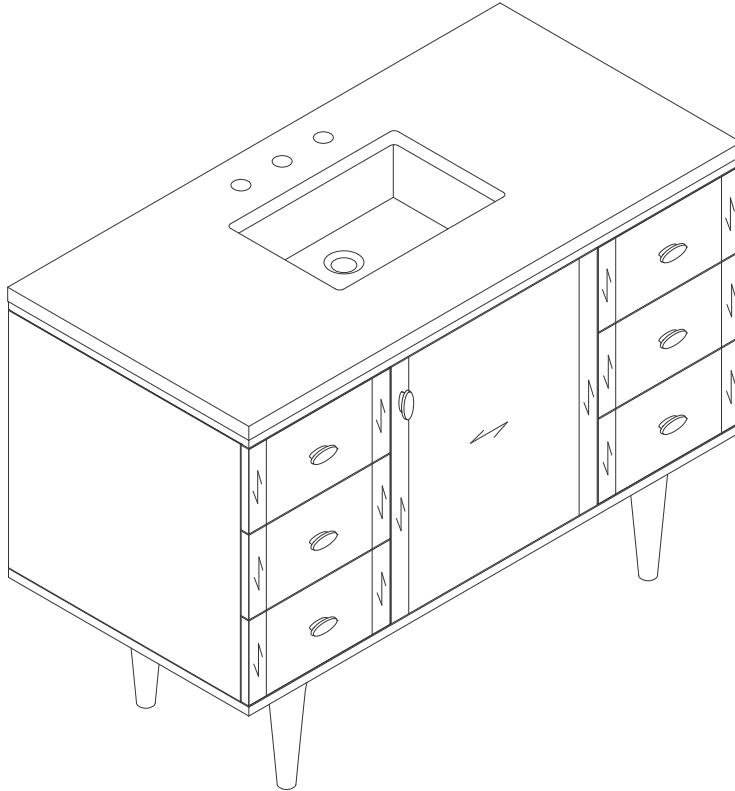

48" AMBERLY VANITY

JAMES MARTIN
VANITIES

670-V48-WLT

Features and Materials

Solids: Para wood and Yellow Poplar
Veneers: Quarter Cut Walnut
Panels: Plywood
Installation Type: Floor Standing with Base or Wall Mounted
Number of Basins: One, with Optional 3cm Top
Vanity Top Included: NO, Optional 3cm Tops Available with Sinks
Overflow: Yes, Front Facing
Number of Doors: One
Number of Drawers: Six
USB/Power Component: YES (ETL5011080)
Cord Length: 6'6"
Assembly Type: Installation of Optional 3cm Top with Sink
Assembly Type: Remove Base to Wall Hang (hardware included)
Bamboo Storage Tray: One
Drawer Box Material and Construction: 12mm Plywood/English Dovetail Joinery
Hardware Material and Finish: Zinc Alloy in Champagne Brass Color
Fits Drain Hole Size: 1 3/4"
Full Extension, Soft Close Glides
European Soft Close Hinges
Aluminum Laminate Drawer Liners
Adjustable Levelers

Dimension

Width: 47-7/8"
Depth: 23-1/2"
Height: 33-5/8"
Rough-In Height: 21-1/2"

Visit website for warranty and installation information
www.jamesmartinvanities.com