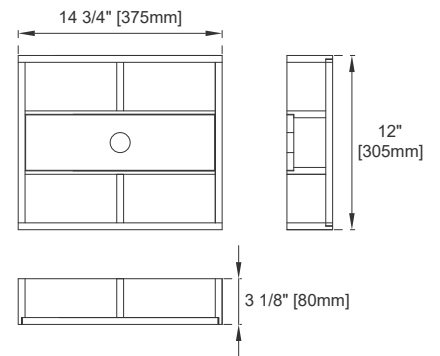

Hardware Material and Finish: Zinc Alloy in Champagne Brass

Fits Drain Hole Size: 1 3/4"

Full Extension, Soft Close Glides

European Soft Close Hinges

Aluminum Laminate Drawer Liners

Adjustable Levelers

Dimension

Width: 59-7/8"

Depth: 23-1/2"

Height: 33-5/8"

Rough-In Height: 21-1/2"

60" S AMBERLY VANITY

JAMES MARTIN VANITIES

670-V60S-WLT

Knob

Top View

Bamboo Drawer Organizer

Front View

All dimensions are nominal

Diagrams are of cabinet only—James Martin Optional Countertops and sinks are not shown

Visit website for warranty and installation information
www.jamesmartinvanities.com

60" S AMBERLY VANITY

JAMES MARTIN VANITIES

670-V60S-WLT

Side View

Side View

Back View

All dimensions are nominal

Diagrams are of cabinet only—James Martin Optional Countertops and sinks are not shown