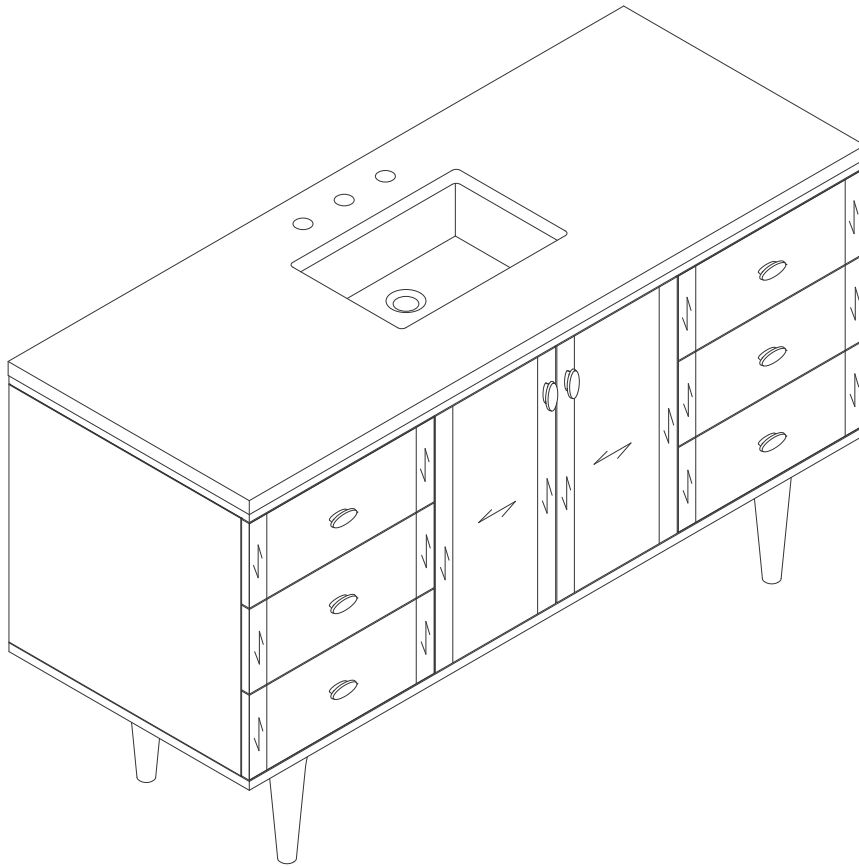

60" S AMBERLY VANITY

JAMES MARTIN
VANITIES

670-V60S-WLT

Features and Materials

Solids: Para wood and Yellow Poplar

Veneers: Quarter Cut Walnut

Panels: Plywood

Installation Type: Floor Standing with Base or Wall Mounted

Number of Basins: One, with Optional 3cm Top

Vanity Top Included: NO, Optional 3cm Tops Available with Sinks

Overflow: Yes, Front Facing

Number of Doors: Two

Number of Drawers: Six

USB/Power Component: YES (ETL5011080)

Cord Length: 6'6"

Assembly Type: Installation of Optional 3cm Top with Sink

Assembly Type: Remove Base to Wall Hang (hardware included)

Bamboo Storage Tray: One

Drawer Box Material and Construction: 12mm Plywood/English Dovetail Joinery

Hardware Material and Finish: Zinc Alloy in Champagne Brass

Fits Drain Hole Size: 1 3/4"

Full Extension, Soft Close Glides

European Soft Close Hinges

Aluminum Laminate Drawer Liners

Adjustable Levelers

Dimension