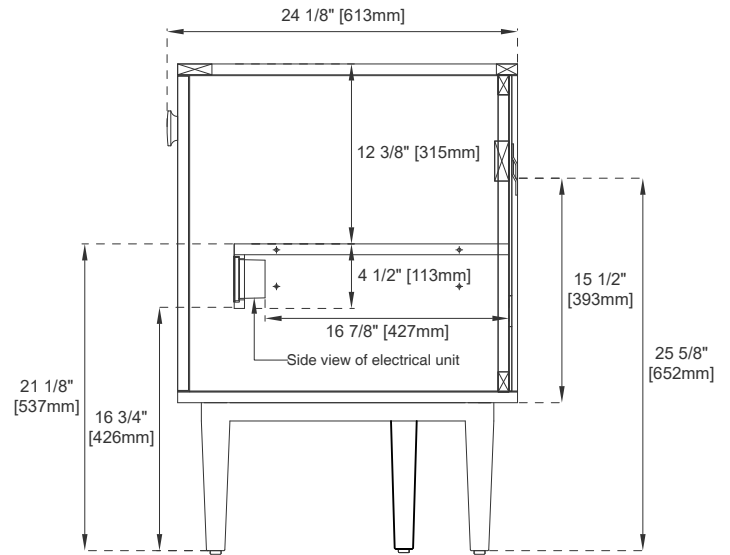

Hardware Material and Finish: Zinc Alloy in Champagne Brass

Fits Drain Hole Size: 1 3/4"

Full Extension, Soft Close Glides

European Soft Close Hinges

Aluminum Laminate Drawer Liners

Adjustable Levelers

Dimension

Width: 59-7/8"

Depth: 23-1/2"

Height: 33-5/8"

Rough-In Height: 21-1/2"

60" S AMBERLY VANITY

JAMES MARTIN VANITIES

670-V60S-WLT

Knob

Top View

Bamboo Drawer Organizer

Front View

All dimensions are nominal

Diagrams are of cabinet only—James Martin Optional Countertops and sinks are not shown

Visit website for warranty and installation information
www.jamesmartinvanities.com

60" S AMBERLY VANITY

JAMES MARTIN VANITIES

670-V60S-WLT

Side View

Side View

Back View

All dimensions are nominal

Diagrams are of cabinet only—James Martin Optional Countertops and sinks are not shown