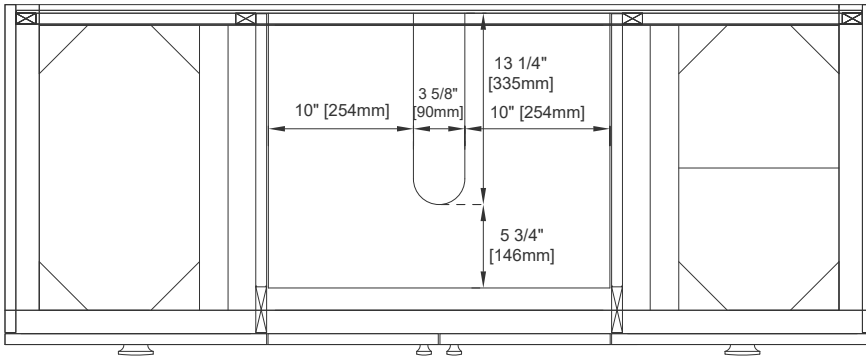

Hardware Material and Finish: Zinc Alloy in Champagne Brass

Fits Drain Hole Size: 1 3/4"

Full Extension, Soft Close Glides

European Soft Close Hinges

Aluminum Laminate Drawer Liners

Adjustable Levelers

Dimension

Width: 59-7/8"

Depth: 23-1/2"

Height: 33-5/8"

Rough-In Height: 21-1/2"

60" S AMBERLY VANITY

JAMES MARTIN VANITIES

670-V60S-WLT

Knob

Top View

Bamboo Drawer Organizer

Front View

All dimensions are nominal

Diagrams are of cabinet only—James Martin Optional Countertops and sinks are not shown

Visit website for warranty and installation information
www.jamesmartinvanities.com

60" S AMBERLY VANITY

JAMES MARTIN VANITIES

670-V60S-WLT

Side View

Side View

Back View

All dimensions are nominal

Diagrams are of cabinet only—James Martin Optional Countertops and sinks are not shown