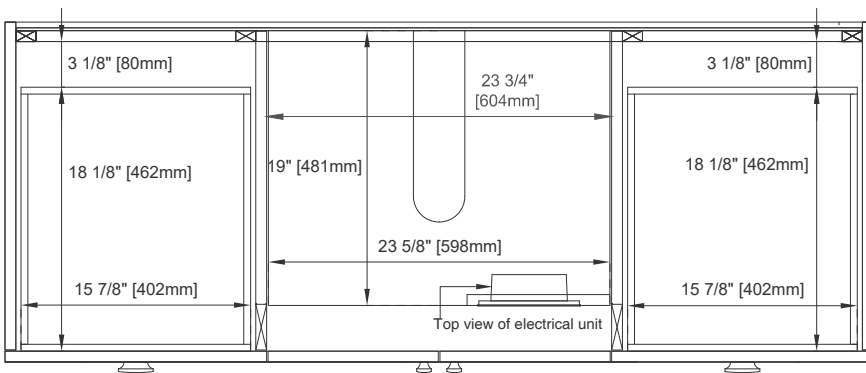

Hardware Material and Finish: Zinc Alloy in Champagne Brass

Fits Drain Hole Size: 1 3/4"

Full Extension, Soft Close Glides

European Soft Close Hinges

Aluminum Laminate Drawer Liners

Adjustable Levelers

Dimension

Width: 59-7/8"

Depth: 23-1/2"

Height: 33-5/8"

Rough-In Height: 21-1/2"

60" S AMBERLY VANITY

JAMES MARTIN VANITIES

670-V60S-WLT

Knob

Top View

Bamboo Drawer Organizer

Front View

All dimensions are nominal

Diagrams are of cabinet only—James Martin Optional Countertops and sinks are not shown

Visit website for warranty and installation information
www.jamesmartinvanities.com

60" S AMBERLY VANITY

JAMES MARTIN VANITIES

670-V60S-WLT

Side View

Side View

Back View

All dimensions are nominal

Diagrams are of cabinet only—James Martin Optional Countertops and sinks are not shown