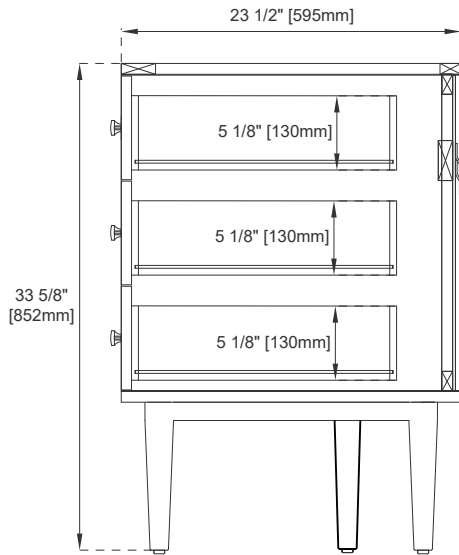

Hardware Material and Finish: Zinc Alloy in Champagne Brass

Fits Drain Hole Size: 1 3/4"

Full Extension, Soft Close Glides

European Soft Close Hinges

Aluminum Laminate Drawer Liners

Adjustable Levelers

Dimension

Width: 59-7/8"

Depth: 23-1/2"

Height: 33-5/8"

Rough-In Height: 21-1/2"

60" S AMBERLY VANITY

JAMES MARTIN VANITIES

670-V60S-WLT

Knob

Top View

Bamboo Drawer Organizer

Front View

All dimensions are nominal

Diagrams are of cabinet only—James Martin Optional Countertops and sinks are not shown

Visit website for warranty and installation information
www.jamesmartinvanities.com

60" S AMBERLY VANITY

JAMES MARTIN VANITIES

670-V60S-WLT

Side View

Side View

Back View

All dimensions are nominal

Diagrams are of cabinet only—James Martin Optional Countertops and sinks are not shown