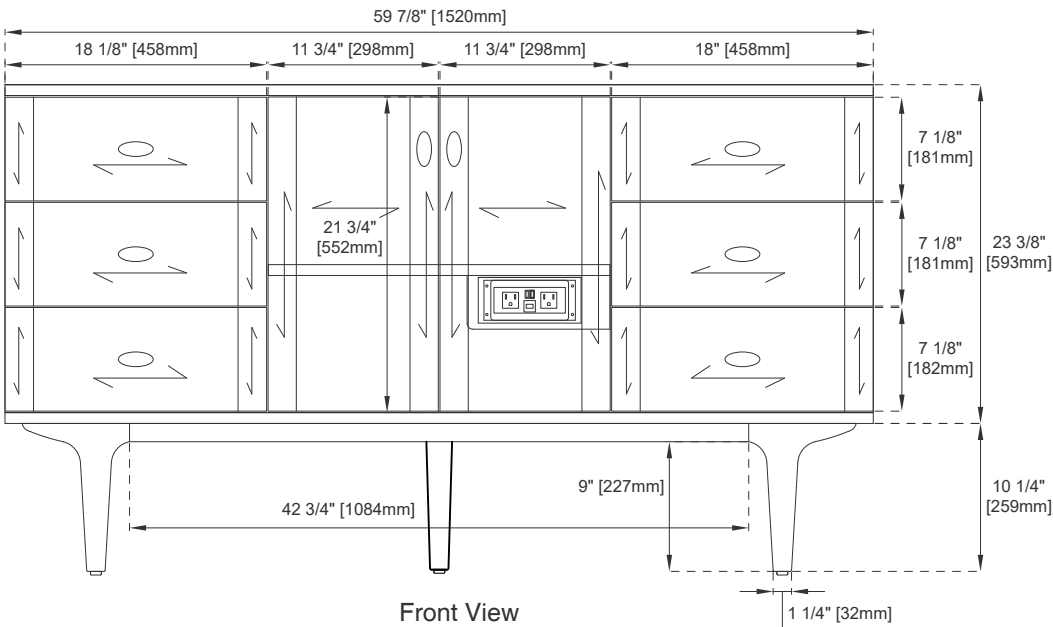

Hardware Material and Finish: Zinc Alloy in Champagne Brass

Fits Drain Hole Size: 1 3/4"

Full Extension, Soft Close Glides

European Soft Close Hinges

Aluminum Laminate Drawer Liners

Adjustable Levelers

Dimension

Width: 59-7/8"

Depth: 23-1/2"

Height: 33-5/8"

Rough-In Height: 21-1/2"

60" S AMBERLY VANITY

JAMES MARTIN VANITIES

670-V60S-WLT

Knob

Top View

Bamboo Drawer Organizer

Front View

All dimensions are nominal

Diagrams are of cabinet only—James Martin Optional Countertops and sinks are not shown

Visit website for warranty and installation information
www.jamesmartinvanities.com

60" S AMBERLY VANITY

JAMES MARTIN VANITIES

670-V60S-WLT

Side View

Side View

Back View

All dimensions are nominal

Diagrams are of cabinet only—James Martin Optional Countertops and sinks are not shown