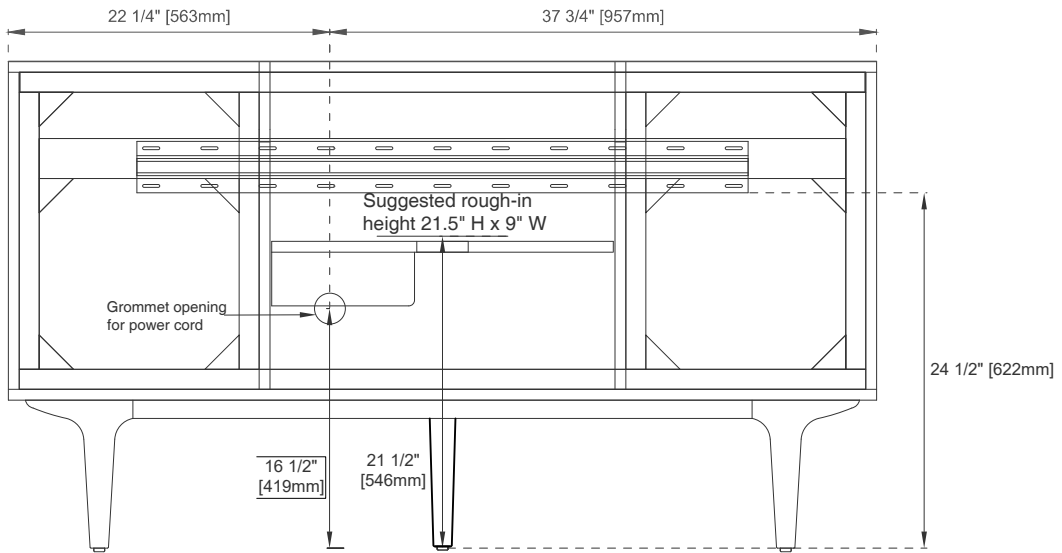

Hardware Material and Finish: Zinc Alloy in Champagne Brass

Fits Drain Hole Size: 1 3/4"

Full Extension, Soft Close Glides

European Soft Close Hinges

Aluminum Laminate Drawer Liners

Adjustable Levelers

Dimension

Width: 59-7/8"

Depth: 23-1/2"

Height: 33-5/8"

Rough-In Height: 21-1/2"

60" S AMBERLY VANITY

JAMES MARTIN VANITIES

670-V60S-WLT

Knob

Top View

Bamboo Drawer Organizer

Front View

All dimensions are nominal

Diagrams are of cabinet only—James Martin Optional Countertops and sinks are not shown

Visit website for warranty and installation information
www.jamesmartinvanities.com

60" S AMBERLY VANITY

JAMES MARTIN VANITIES

670-V60S-WLT

Side View

Side View

Back View

All dimensions are nominal

Diagrams are of cabinet only—James Martin Optional Countertops and sinks are not shown