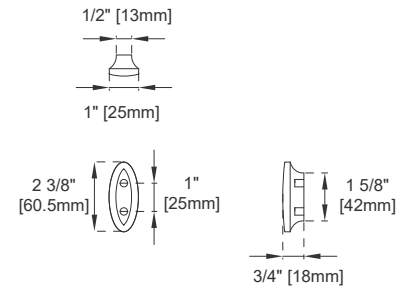

Hardware Material and Finish: Zinc Alloy in Champagne Brass

Fits Drain Hole Size: 1 3/4"

Full Extension, Soft Close Glides

European Soft Close Hinges

Aluminum Laminate Drawer Liners

Adjustable Levelers

Dimension

Width: 59-7/8"

Depth: 23-1/2"

Height: 33-5/8"

Rough-In Height: 21-1/2"

60" S AMBERLY VANITY

JAMES MARTIN VANITIES

670-V60S-WLT

Knob

Top View

Bamboo Drawer Organizer

Front View

All dimensions are nominal

Diagrams are of cabinet only—James Martin Optional Countertops and sinks are not shown

Visit website for warranty and installation information
www.jamesmartinvanities.com

60" S AMBERLY VANITY

JAMES MARTIN VANITIES

670-V60S-WLT

Side View

Side View

Back View

All dimensions are nominal

Diagrams are of cabinet only—James Martin Optional Countertops and sinks are not shown