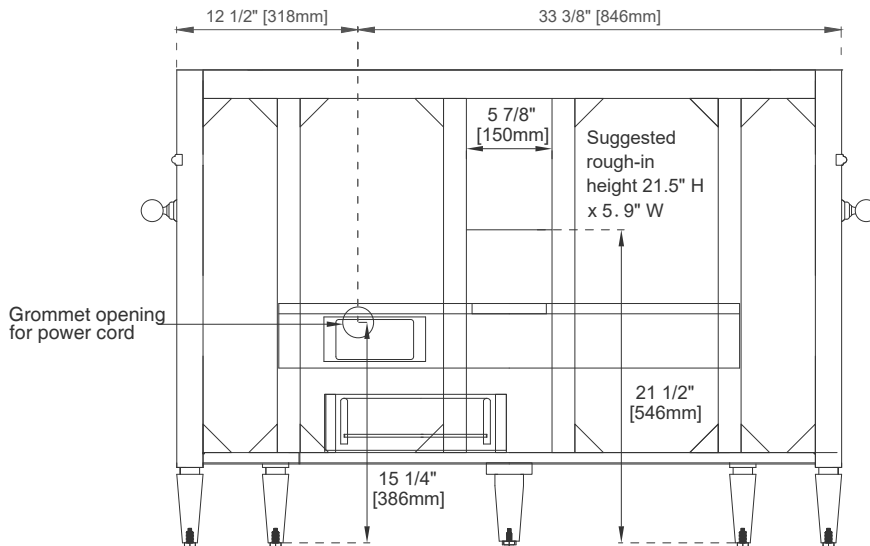

46" BRITTANY VANITY

650-V46-BKO 650-V46-BKO
650-V46-BNM 650-V46-BNM

JAMES MARTIN
VANITIES

Features and Materials

Solids: Yellow Poplar
Veneers: BNM-Birch
Panels: Plywood
Installation Type: Floor Standing
Number of Basins: One, with Optional 3cm Top
Vanity Top Included: NO, Optional 3cm Tops Available with Sinks
Optional Wooden Backsplash
Basins Included: NO
Overflow: Yes, Front Facing
Number of Doors: Four
Number of Drawers: One
Number of Tip Outs: 0
USB/Power Component: YES (ETL5011080)
Assembly Type: Installation of Optional 3cm Top and Towel Bar
Drawer Box Material and Construction: 12mm Plywood/English Dovetail Joinery
Hardware Material and Finish: Zinc Alloy in Satin Nickel Color
Fits Drain Hole Size: 1 3/4"
Full Extension, Soft Close Glides
European Soft Close Hinges
Aluminum Laminate Drawer Liners
Adjustable Levelers

Dimension

Width: 50-3/4"
Depth: 22-7/8"
Height: 32-5/8"
Rough-In Height: 21-1/2"

46" BRITTANY VANITY

650-V46-BKO 650-V46-BKO
 650-V46-BNM 650-V46-BNM
 650-V46-BW

JAMES MARTIN VANITIES

Towel Bar

Top view of electrical unit

Top View

Knob

Front View

All dimensions are nominal

Diagrams are of cabinet only—James Martin Optional Countertops and sinks are not shown

Visit website for warranty and installation information
www.jamesmartinvanities.com

46" BRITTANY VANITY

650-V46-BKO 650-V46-BKO
 650-V46-BNM 650-V46-BNM
 650-V46-BW

JAMES MARTIN VANITIES

Side View

Back View

All dimensions are nominal

Diagrams are of cabinet only—James Martin Optional Countertops and sinks are not shown