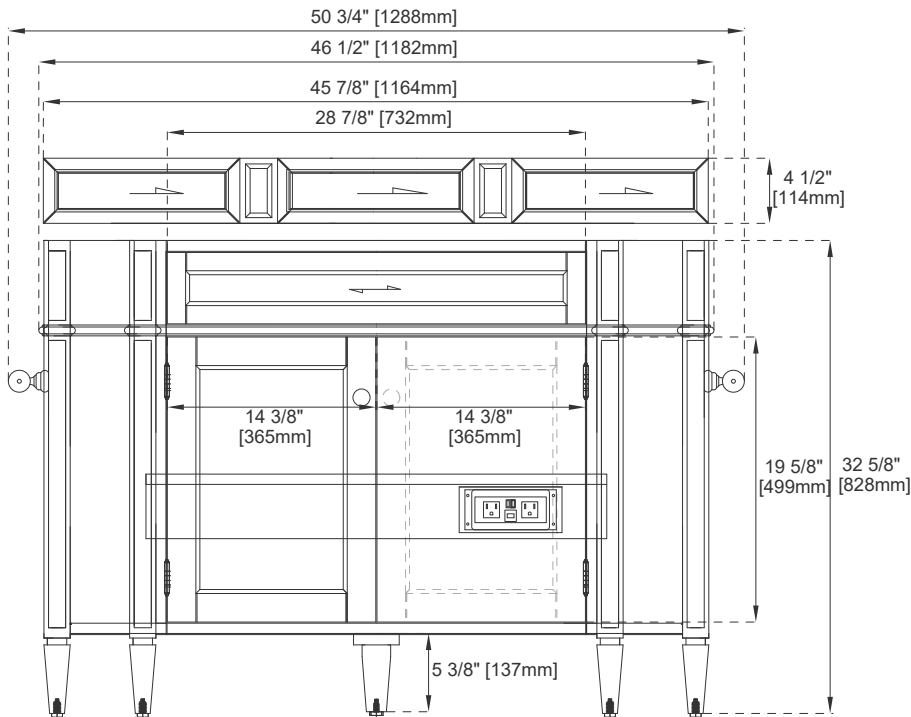

46" BRITTANY VANITY

650-V46-BKO 650-V46-BKO
650-V46-BNM 650-V46-BNM

JAMES MARTIN
VANITIES

Features and Materials

Solids: Yellow Poplar
Veneers: BNM-Birch
Panels: Plywood
Installation Type: Floor Standing
Number of Basins: One, with Optional 3cm Top
Vanity Top Included: NO, Optional 3cm Tops Available with Sinks
Optional Wooden Backsplash
Basins Included: NO
Overflow: Yes, Front Facing
Number of Doors: Four
Number of Drawers: One
Number of Tip Outs: 0
USB/Power Component: YES (ETL5011080)
Assembly Type: Installation of Optional 3cm Top and Towel Bar
Drawer Box Material and Construction: 12mm Plywood/English Dovetail Joinery
Hardware Material and Finish: Zinc Alloy in Satin Nickel Color
Fits Drain Hole Size: 1 3/4"
Full Extension, Soft Close Glides
European Soft Close Hinges
Aluminum Laminate Drawer Liners
Adjustable Levelers

Dimension

Width: 50-3/4"
Depth: 22-7/8"
Height: 32-5/8"
Rough-In Height: 21-1/2"

46" BRITTANY VANITY

650-V46-BKO 650-V46-BKO
 650-V46-BNM 650-V46-BNM
 650-V46-BW

JAMES MARTIN VANITIES

Towel Bar

Top view of electrical unit

Top View

Knob

Front View

All dimensions are nominal

Diagrams are of cabinet only—James Martin Optional Countertops and sinks are not shown

Visit website for warranty and installation information
www.jamesmartinvanities.com

46" BRITTANY VANITY

650-V46-BKO 650-V46-BKO
 650-V46-BNM 650-V46-BNM
 650-V46-BW

JAMES MARTIN VANITIES

Side View

Back View

All dimensions are nominal

Diagrams are of cabinet only—James Martin Optional Countertops and sinks are not shown