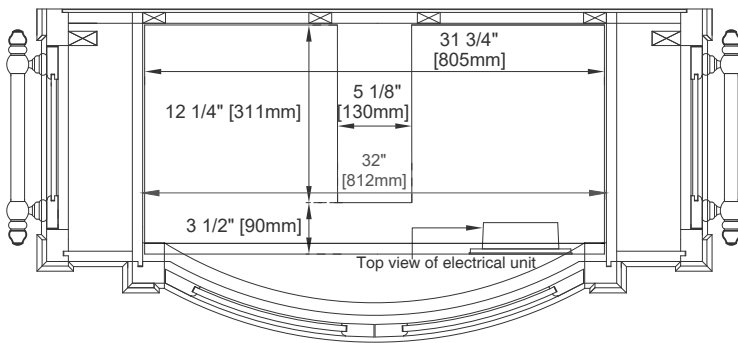

46" BRITTANY VANITY

650-V46-BKO 650-V46-BKO
650-V46-BNM 650-V46-BNM

JAMES MARTIN
VANITIES

Features and Materials

Solids: Yellow Poplar
Veneers: BNM-Birch
Panels: Plywood
Installation Type: Floor Standing
Number of Basins: One, with Optional 3cm Top
Vanity Top Included: NO, Optional 3cm Tops Available with Sinks
Optional Wooden Backsplash
Basins Included: NO
Overflow: Yes, Front Facing
Number of Doors: Four
Number of Drawers: One
Number of Tip Outs: 0
USB/Power Component: YES (ETL5011080)
Assembly Type: Installation of Optional 3cm Top and Towel Bar
Drawer Box Material and Construction: 12mm Plywood/English Dovetail Joinery
Hardware Material and Finish: Zinc Alloy in Satin Nickel Color
Fits Drain Hole Size: 1 3/4"
Full Extension, Soft Close Glides
European Soft Close Hinges
Aluminum Laminate Drawer Liners
Adjustable Levelers

Dimension

Width: 50-3/4"
Depth: 22-7/8"
Height: 32-5/8"
Rough-In Height: 21-1/2"

46" BRITTANY VANITY

650-V46-BKO 650-V46-BKO
 650-V46-BNM 650-V46-BNM
 650-V46-BW

JAMES MARTIN VANITIES

Towel Bar

Top view of electrical unit

Top View

Knob

Front View

All dimensions are nominal

Diagrams are of cabinet only—James Martin Optional Countertops and sinks are not shown

Visit website for warranty and installation information
www.jamesmartinvanities.com

46" BRITTANY VANITY

650-V46-BKO 650-V46-BKO
 650-V46-BNM 650-V46-BNM
 650-V46-BW

JAMES MARTIN VANITIES

Side View

Back View

All dimensions are nominal

Diagrams are of cabinet only—James Martin Optional Countertops and sinks are not shown