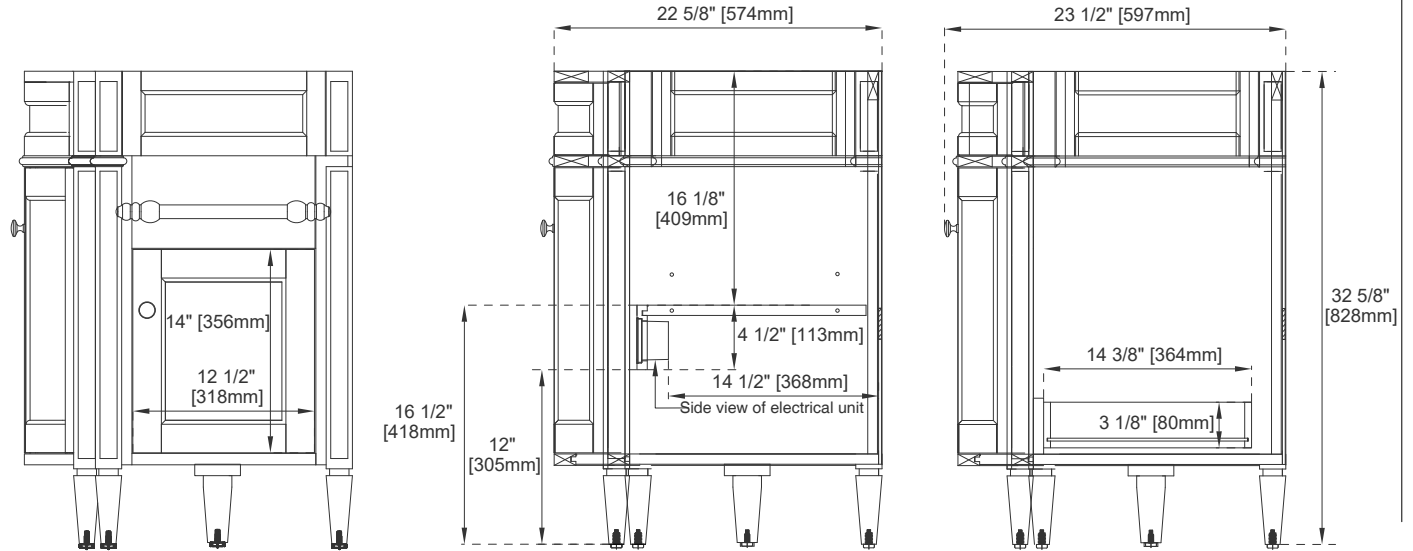

46" BRITTANY VANITY

650-V46-BKO 650-V46-BKO
650-V46-BNM 650-V46-BNM

JAMES MARTIN
VANITIES

Features and Materials

Solids: Yellow Poplar
Veneers: BNM-Birch
Panels: Plywood
Installation Type: Floor Standing
Number of Basins: One, with Optional 3cm Top
Vanity Top Included: NO, Optional 3cm Tops Available with Sinks
Optional Wooden Backsplash
Basins Included: NO
Overflow: Yes, Front Facing
Number of Doors: Four
Number of Drawers: One
Number of Tip Outs: 0
USB/Power Component: YES (ETL5011080)
Assembly Type: Installation of Optional 3cm Top and Towel Bar
Drawer Box Material and Construction: 12mm Plywood/English Dovetail Joinery
Hardware Material and Finish: Zinc Alloy in Satin Nickel Color
Fits Drain Hole Size: 1 3/4"
Full Extension, Soft Close Glides
European Soft Close Hinges
Aluminum Laminate Drawer Liners
Adjustable Levelers

Dimension

Width: 50-3/4"
Depth: 22-7/8"
Height: 32-5/8"
Rough-In Height: 21-1/2"

46" BRITTANY VANITY

650-V46-BKO 650-V46-BKO
 650-V46-BNM 650-V46-BNM
 650-V46-BW

JAMES MARTIN VANITIES

Towel Bar

Top view of electrical unit

Top View

Knob

Front View

All dimensions are nominal

Diagrams are of cabinet only—James Martin Optional Countertops and sinks are not shown

Visit website for warranty and installation information
www.jamesmartinvanities.com

46" BRITTANY VANITY

650-V46-BKO 650-V46-BKO
 650-V46-BNM 650-V46-BNM
 650-V46-BW

JAMES MARTIN VANITIES

Side View

Back View

All dimensions are nominal

Diagrams are of cabinet only—James Martin Optional Countertops and sinks are not shown