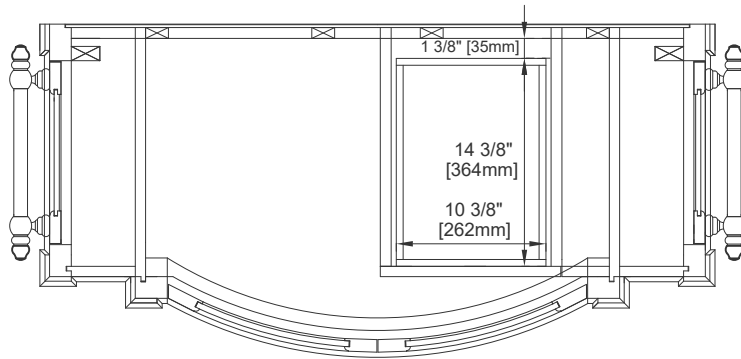

46" BRITTANY VANITY

650-V46-BKO 650-V46-BKO
650-V46-BNM 650-V46-BNM

JAMES MARTIN
VANITIES

Features and Materials

Solids: Yellow Poplar
Veneers: BNM-Birch
Panels: Plywood
Installation Type: Floor Standing
Number of Basins: One, with Optional 3cm Top
Vanity Top Included: NO, Optional 3cm Tops Available with Sinks
Optional Wooden Backsplash
Basins Included: NO
Overflow: Yes, Front Facing
Number of Doors: Four
Number of Drawers: One
Number of Tip Outs: 0
USB/Power Component: YES (ETL5011080)
Assembly Type: Installation of Optional 3cm Top and Towel Bar
Drawer Box Material and Construction: 12mm Plywood/English Dovetail Joinery
Hardware Material and Finish: Zinc Alloy in Satin Nickel Color
Fits Drain Hole Size: 1 3/4"
Full Extension, Soft Close Glides
European Soft Close Hinges
Aluminum Laminate Drawer Liners
Adjustable Levelers

Dimension

Width: 50-3/4"
Depth: 22-7/8"
Height: 32-5/8"
Rough-In Height: 21-1/2"

46" BRITTANY VANITY

650-V46-BKO 650-V46-BKO
 650-V46-BNM 650-V46-BNM
 650-V46-BW

JAMES MARTIN VANITIES

Towel Bar

Top view of electrical unit

46" BRITTANY VANITY

650-V46-BKO 650-V46-BKO
 650-V46-BNM 650-V46-BNM
 650-V46-BW

JAMES MARTIN VANITIES

Side View

Back View

All dimensions are nominal

Diagrams are of cabinet only—James Martin Optional Countertops and sinks are not shown