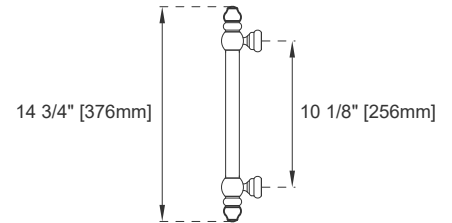

46" BRITTANY VANITY

650-V46-BKO 650-V46-BKO
650-V46-BNM 650-V46-BNM

JAMES MARTIN
VANITIES

Features and Materials

Solids: Yellow Poplar
Veneers: BNM-Birch
Panels: Plywood
Installation Type: Floor Standing
Number of Basins: One, with Optional 3cm Top
Vanity Top Included: NO, Optional 3cm Tops Available with Sinks
Optional Wooden Backsplash
Basins Included: NO
Overflow: Yes, Front Facing
Number of Doors: Four
Number of Drawers: One
Number of Tip Outs: 0
USB/Power Component: YES (ETL5011080)
Assembly Type: Installation of Optional 3cm Top and Towel Bar
Drawer Box Material and Construction: 12mm Plywood/English Dovetail Joinery
Hardware Material and Finish: Zinc Alloy in Satin Nickel Color
Fits Drain Hole Size: 1 3/4"
Full Extension, Soft Close Glides
European Soft Close Hinges
Aluminum Laminate Drawer Liners
Adjustable Levelers

Dimension

Width: 50-3/4"
Depth: 22-7/8"
Height: 32-5/8"
Rough-In Height: 21-1/2"

46" BRITTANY VANITY

650-V46-BKO 650-V46-BKO
 650-V46-BNM 650-V46-BNM
 650-V46-BW

JAMES MARTIN VANITIES

Towel Bar

Top view of electrical unit

Top View

Knob

Front View

All dimensions are nominal

Diagrams are of cabinet only—James Martin Optional Countertops and sinks are not shown

Visit website for warranty and installation information
www.jamesmartinvanities.com

46" BRITTANY VANITY

650-V46-BKO 650-V46-BKO
 650-V46-BNM 650-V46-BNM
 650-V46-BW

JAMES MARTIN VANITIES

Side View

Back View

All dimensions are nominal

Diagrams are of cabinet only—James Martin Optional Countertops and sinks are not shown