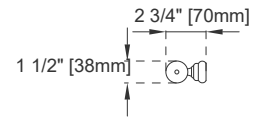

46" BRITTANY VANITY

650-V46-BKO 650-V46-BKO
650-V46-BNM 650-V46-BNM

JAMES MARTIN
VANITIES

Features and Materials

Solids: Yellow Poplar
Veneers: BNM-Birch
Panels: Plywood
Installation Type: Floor Standing
Number of Basins: One, with Optional 3cm Top
Vanity Top Included: NO, Optional 3cm Tops Available with Sinks
Optional Wooden Backsplash
Basins Included: NO
Overflow: Yes, Front Facing
Number of Doors: Four
Number of Drawers: One
Number of Tip Outs: 0
USB/Power Component: YES (ETL5011080)
Assembly Type: Installation of Optional 3cm Top and Towel Bar
Drawer Box Material and Construction: 12mm Plywood/English Dovetail Joinery
Hardware Material and Finish: Zinc Alloy in Satin Nickel Color
Fits Drain Hole Size: 1 3/4"
Full Extension, Soft Close Glides
European Soft Close Hinges
Aluminum Laminate Drawer Liners
Adjustable Levelers

Dimension

Width: 50-3/4"
Depth: 22-7/8"
Height: 32-5/8"
Rough-In Height: 21-1/2"

46" BRITTANY VANITY

650-V46-BKO 650-V46-BKO
 650-V46-BNM 650-V46-BNM
 650-V46-BW

JAMES MARTIN VANITIES

Towel Bar

Top view of electrical unit