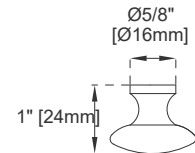

46" BRITTANY VANITY

650-V46-BKO 650-V46-BKO
650-V46-BNM 650-V46-BNM

JAMES MARTIN
VANITIES

Features and Materials

Solids: Yellow Poplar
Veneers: BNM-Birch
Panels: Plywood
Installation Type: Floor Standing
Number of Basins: One, with Optional 3cm Top
Vanity Top Included: NO, Optional 3cm Tops Available with Sinks
Optional Wooden Backsplash
Basins Included: NO
Overflow: Yes, Front Facing
Number of Doors: Four
Number of Drawers: One
Number of Tip Outs: 0
USB/Power Component: YES (ETL5011080)
Assembly Type: Installation of Optional 3cm Top and Towel Bar
Drawer Box Material and Construction: 12mm Plywood/English Dovetail Joinery
Hardware Material and Finish: Zinc Alloy in Satin Nickel Color
Fits Drain Hole Size: 1 3/4"
Full Extension, Soft Close Glides
European Soft Close Hinges
Aluminum Laminate Drawer Liners
Adjustable Levelers

Dimension

Width: 50-3/4"
Depth: 22-7/8"
Height: 32-5/8"
Rough-In Height: 21-1/2"

46" BRITTANY VANITY

650-V46-BKO 650-V46-BKO
 650-V46-BNM 650-V46-BNM
 650-V46-BW

JAMES MARTIN VANITIES

Towel Bar

Top view of electrical unit

Top View

Knob

Front View

All dimensions are nominal

Diagrams are of cabinet only—James Martin Optional Countertops and sinks are not shown

Visit website for warranty and installation information
www.jamesmartinvanities.com

46" BRITTANY VANITY

650-V46-BKO 650-V46-BKO
 650-V46-BNM 650-V46-BNM
 650-V46-BW

JAMES MARTIN VANITIES

Side View

Back View

All dimensions are nominal

Diagrams are of cabinet only—James Martin Optional Countertops and sinks are not shown