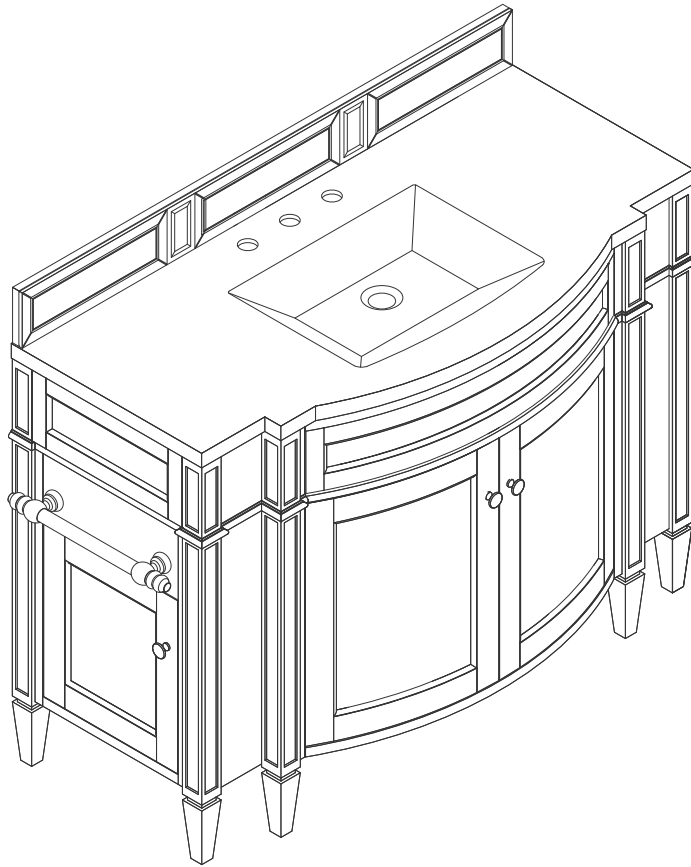

46" BRITTANY VANITY

650-V46-BKO 650-V46-BKO
650-V46-BNM 650-V46-BNM

JAMES MARTIN
VANITIES

Features and Materials

Solids: Yellow Poplar
Veneers: BNM-Birch
Panels: Plywood
Installation Type: Floor Standing
Number of Basins: One, with Optional 3cm Top
Vanity Top Included: NO, Optional 3cm Tops Available with Sinks
Optional Wooden Backsplash
Basins Included: NO
Overflow: Yes, Front Facing
Number of Doors: Four
Number of Drawers: One
Number of Tip Outs: 0
USB/Power Component: YES (ETL5011080)
Assembly Type: Installation of Optional 3cm Top and Towel Bar
Drawer Box Material and Construction: 12mm Plywood/English Dovetail Joinery
Hardware Material and Finish: Zinc Alloy in Satin Nickel Color
Fits Drain Hole Size: 1 3/4"
Full Extension, Soft Close Glides
European Soft Close Hinges
Aluminum Laminate Drawer Liners
Adjustable Levelers

Dimension

Width: 50-3/4"
Depth: 22-7/8"
Height: 32-5/8"
Rough-In Height: 21-1/2"

46" BRITTANY VANITY

650-V46-BKO 650-V46-BKO
 650-V46-BNM 650-V46-BNM
 650-V46-BW

JAMES MARTIN VANITIES

Towel Bar

Top view of electrical unit