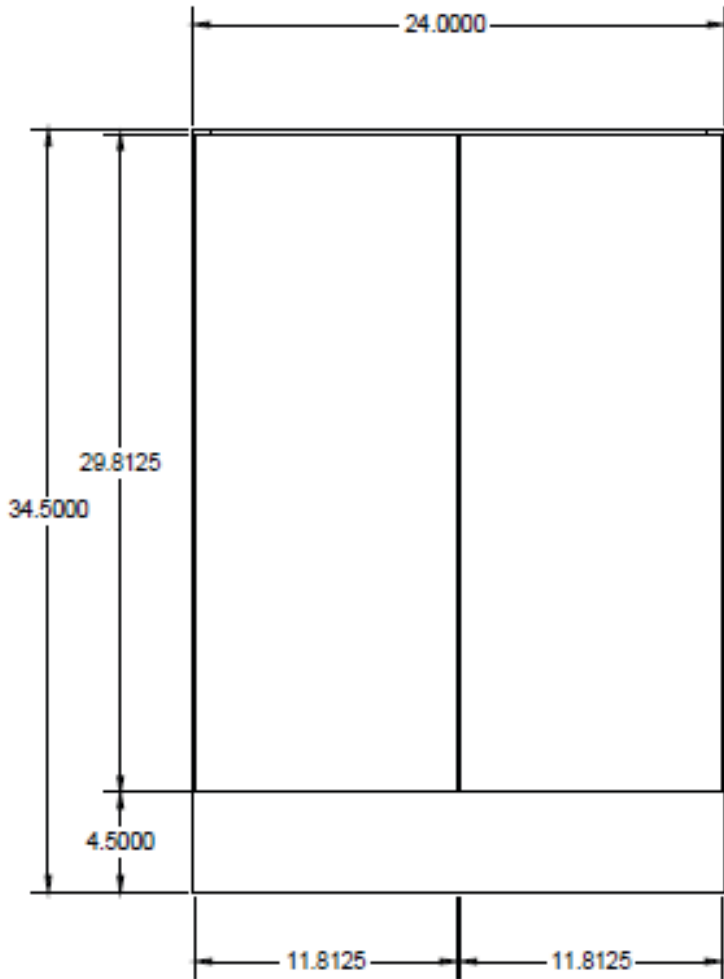

EMORY & CALLIOPE 24"

FRONT VIEW

SIDE VIEW