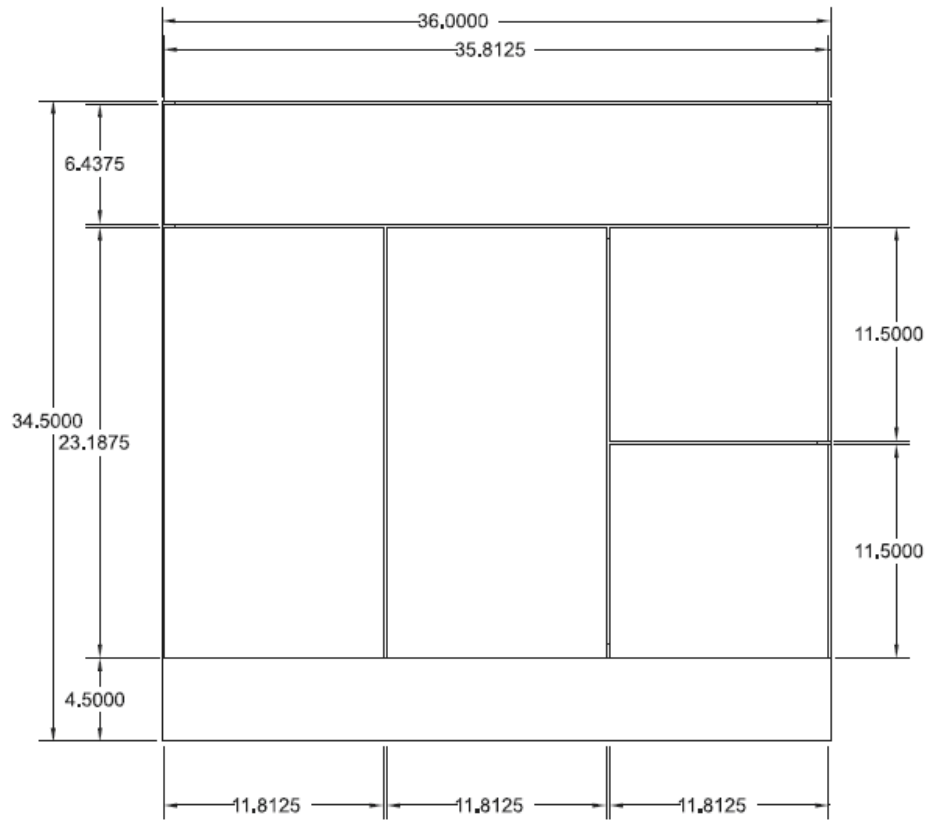

EMORY & CALLIOPE 36"

Front View

Side View